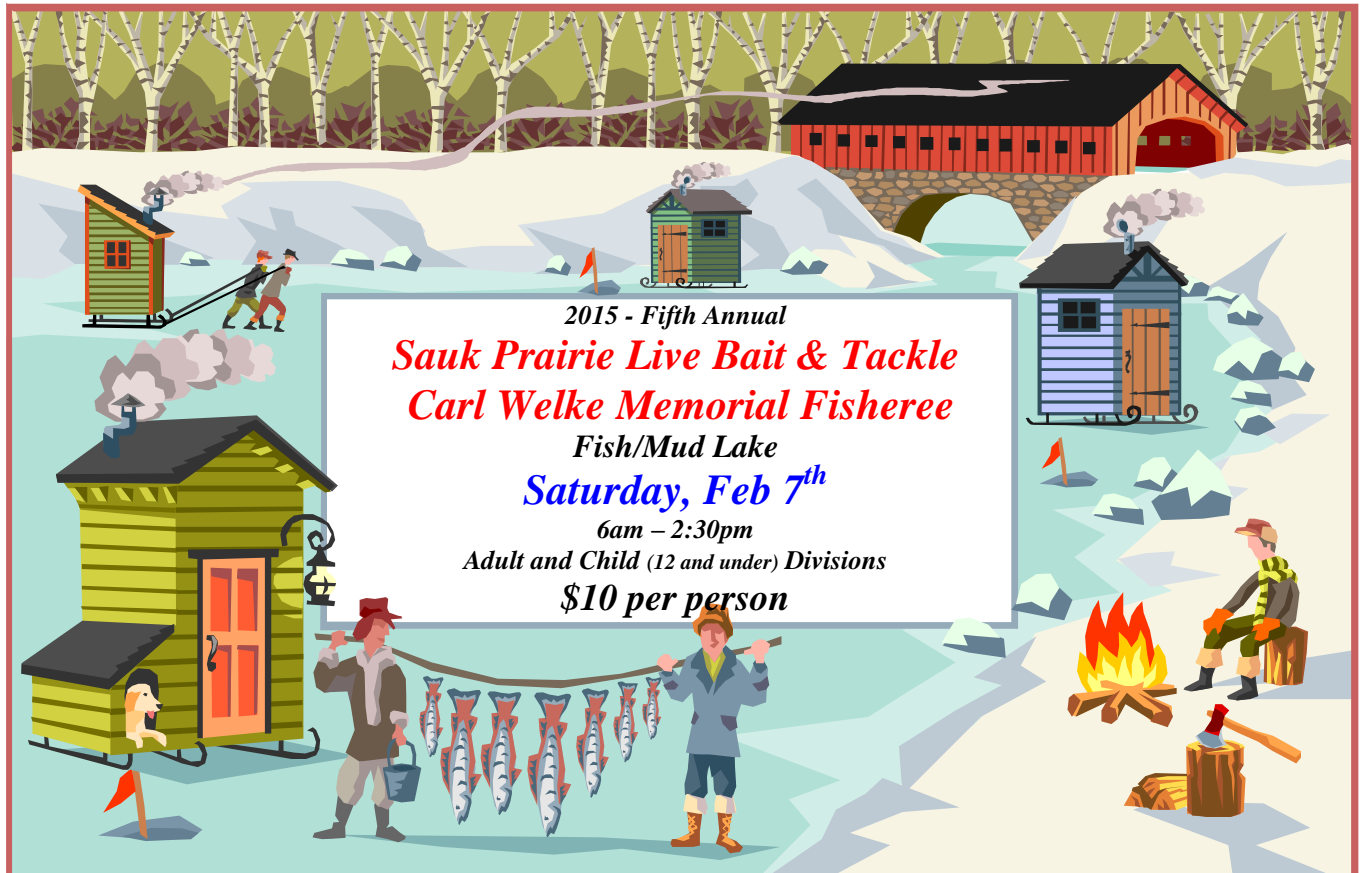

2015 5th Annual Sauk Prairie Live Bait & Tackle Carl Welke Memorial Fish/Mud Lake Fisheree Official Rules

1. Two divisions: A) children 12 and under, B) Adult (13 and up).
2. Limited to 150 fisherman. Fishing tickets are \$10 each and are eligible for door prizes. Additional door prize tickets can also be purchased for \$10 each or 3 for \$25.
3. Prize allocations are in each division.
4. Child Division prizes are in the form of a gift certificate to Sauk Prairie Live Bait & Tackle at 509 Water St, Prairie du Sac, WI. There is no expiration date. If desired your personal shopping assistant, Clarence Welke will assist you in choosing tackle and accessories. 1st \$100gc 2nd \$50gc 3rd \$20gc.
5. Adult division prizes will be in the form of cash! \$100 2nd \$50 3rd \$20.
6. There are 3 categories eligible for prizes: Northern Pike, Bass, and pan fish (3). Measurements are by length on the official measurement board located at the registration station by the Fish lake boat landing. Pan fish will be the aggregate length of any 3 pan fish.
7. Tie breakers will be determined by time registered, earliest fish is first.
8. There is a release hole at the registration station. You **CAN** register fish that do not meet the legal keeper length as long as they are **immediately released** after measurement in the registration station's release hole.
9. All results are final.

2015 - Fifth Annual
Sauk Prairie Live Bait & Tackle
Carl Welke Memorial Fisheriee
 Fish/Mud Lake
Saturday, Feb 7th
 6am – 2:30pm
 Adult and Child (12 and under) Divisions
\$10 per person

SAUK-PRAIRIE
LIVE
BAIT & TACKLE
 Ticket Stub worth 10% off in March 2015

All profits to benefit charity.

Adult Division

Northern, Bass, Pan fish (best 3) by length
 1st - \$100 2nd - \$50 3rd - \$20

Door Prizes (no participation required)

\$1000's in prizes
 Eagle Pro Sports ice fishing rods.
 Uncle Josh Beaver Dam Tip Ups
 Sauk Prairie Live Bait & Tackle – Gift Certificates and Bait Cards
 And many, many more prizes